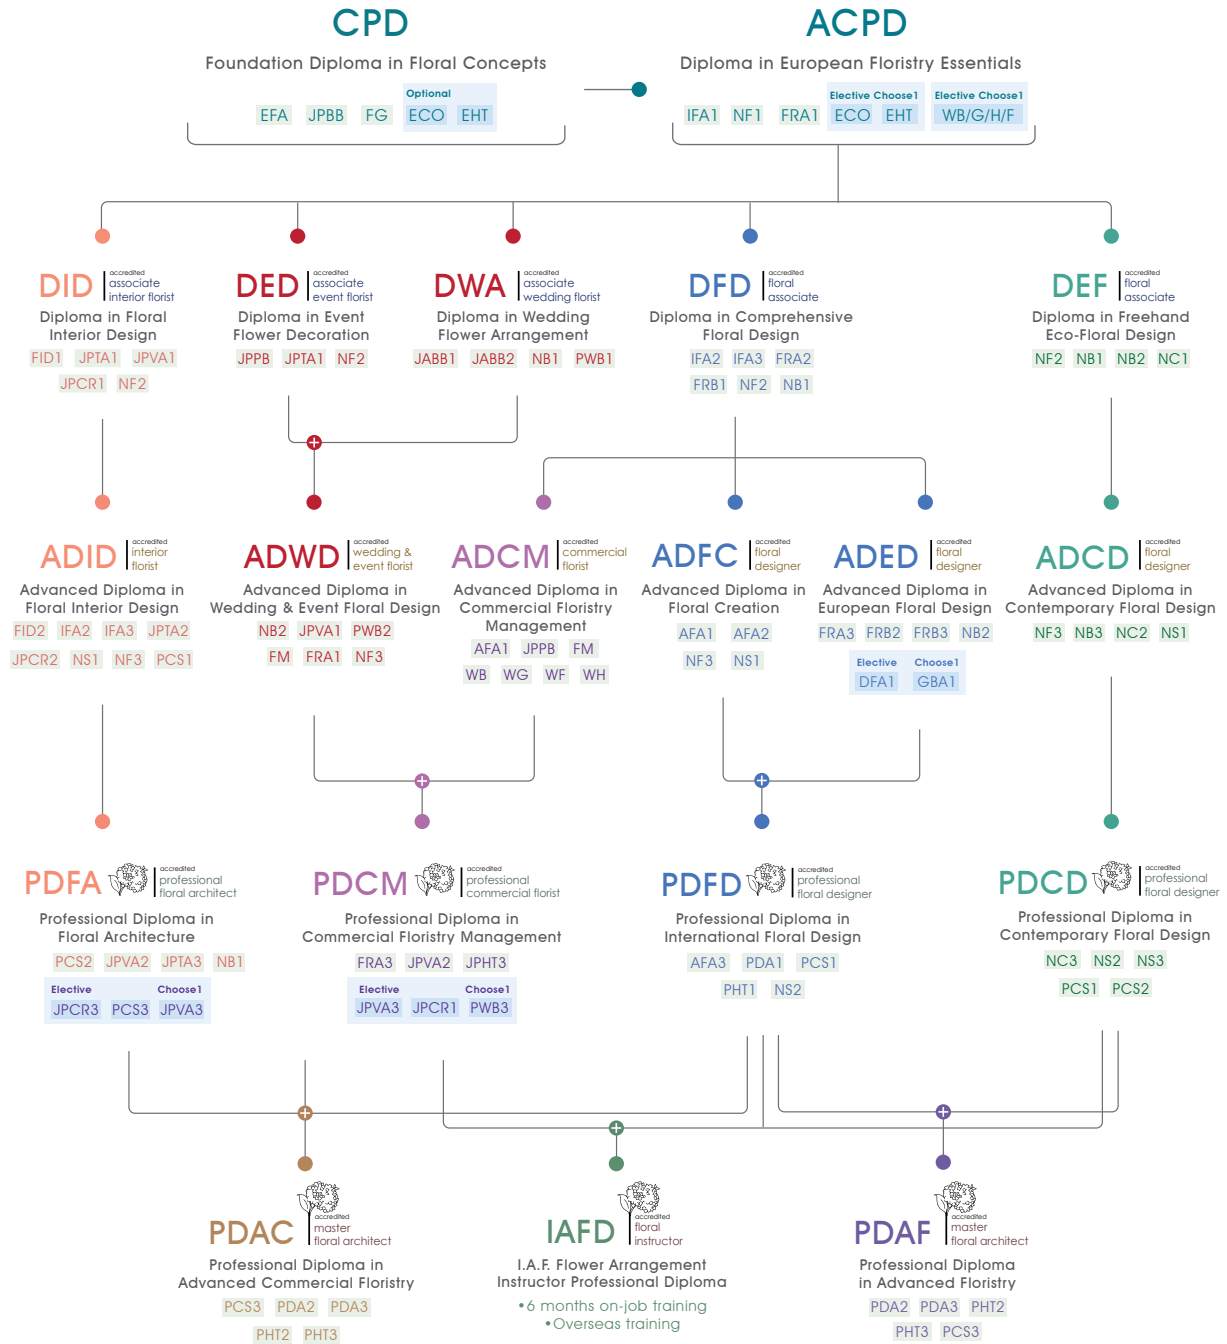

Trendy Interest Courses

			1 course original fee	2 courses less 10% 3 courses less 12%	Flower Material Fee
IK	Ikebana	[10 lessons × 3 levels] 20 designs / level	\$13,880	\$12,492	\$600/2 designs
JF	Creative Floral Workshop for Juniors	[8 lessons × 3 levels]	\$7,880	\$7,092	\$400/lesson
JFP	Parent-Child Practical Floral Workshop	[8 lessons × 3 levels]	\$10,880	\$9,792	\$400/lesson
PF	Creative Workshops with Preserved Flower	[12 lessons × 3 levels]	\$10,880	\$9,792	\$580/lesson
BT	Contemporary Bonsai Design in Terrarium	[8 lessons × 3 levels]	\$10,880	\$9,792	\$500/lesson
GW	Creative Gift Wrapping	[12 lessons × 3 levels]	\$10,880	\$9,792	\$500/lesson
PET	Creative 4D Flower Arrangement	[12 lessons × 3 levels]	\$17,880	\$16,092	\$680/lesson

Accreditation

Please select the skill advancement & accreditation pathway according to your interest and career development plan.

Advanced

I.A.F. Per Benjamin Certificate / Diploma accredited by Kunstmuseum Den Haag, the Netherlands
Suitable for students with basic western flower arrangement knowledge EFA,
aiming to learn different design styles & new skills